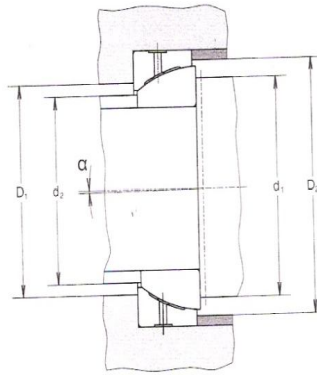

ANGULAR CONTACT PLAIN SPHERICAL BEARINGS - BOGIE BEARING

Sr. No.	
1	M.A.N. part no. 64.93430-0004
2	IVECO 8138308 (Astra (HD8) - 124612
3	IVECO 180527 ASTRA- MODEL HD8