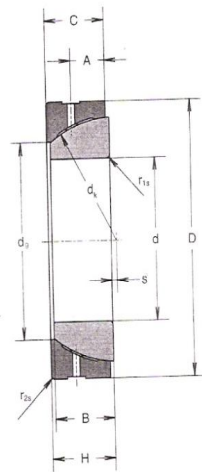

ANGULAR CONTACT PLAIN SPHERICAL BEARINGS - BOGIE BEARING

Sr. No.	
1	M.A.N. part no. 64.93430-0004
2	IVECO 8138308 (Astra (HD8) - 124612
3	IVECO 180527 ASTRA- MODEL HD8